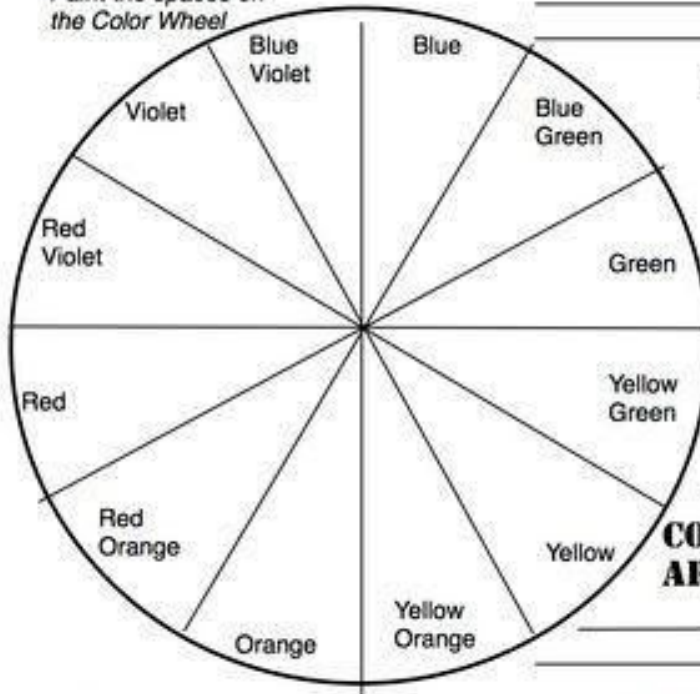

ELEMENTS OF ART: COLOR

Paint the spaces on the Color Wheel

COLOR IS WHAT? (explain & give an example)

PRIMARY COLORS

--	--	--

TERTIARY COLORS ARE: (give an example)

COMPLEMENTARY COLORS ARE:

ANALOGOUS COLORS ARE:

SECONDARY COLORS

	+		=	Green
--	---	--	---	--------------

	+		=	Orange
--	---	--	---	---------------

	+		=	Violet
--	---	--	---	---------------

WARM COLORS

--	--	--

COOL COLORS

--	--	--

MONOCHROMATIC IS:

INTENSITY IS:

... example of monochromatic

Show an example of intensity