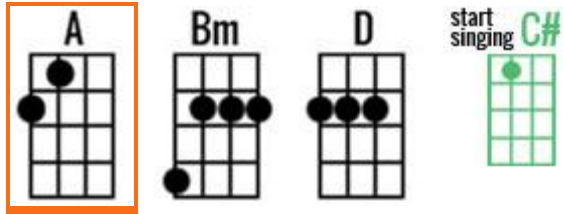

What's Going On?

4 NON BLONDES – WHAT'S UP UKULELE CHORDS

Key: A -1-1/2+1/2+1

Voice Range: F# – E (1 octave + 10 half tones) – how to use this?

Intro: A Bm D A x2

Verse:

A Twenty Five years and my life is still

Bm Trying to get up that great big hill of D hope

For a destAination

A I realized quickly when I knew that I should

That the Bm world was made of this brotherhood of D man

For whatever that A means

A And So I cry sometimes when I'm lying in bed

Just to Bm get it all out

whats in my head and I, D I am feeling a little pAeculiar.

ASo I wake in the morning and I step outside
and I **Bm**take a deep breath and I get real high and
I **D**Scream at the top of my lungs WHATS GOIN **A**ON?

Verse:

And I **A**try, oh my god do I **Bm**try

I try all the **D**time, in this insti**A**tution

And I **A**pray, oh my god do I **Bm**pray

I pray every single **D**day

For a rev**A**olution

AAnd So I cry sometimes when I'm lying in bed
Just to **Bm**get it all out
whats in my head and I, **D**I am feeling a little pe**A**culiar.
ASo I wake in the morning and I step outside
and I **Bm**take a deep breath and I get real high and
I **D**Scream at the top of my lungs WHATS GOIN **A**ON?